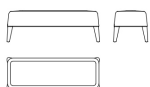

Bench with structure in shaped multilayer wood panels, padded in polyurethane foam and dacron.

Legs in solid beech wood with retractable pins.

Upholstery in leather cat. B Nabuk L.08.04 Dove.

Seat with decorative stitching.

Seat with decorative stitching.

F.MIN.561.C

Bench

Standard features

L 121 D 45 H 41 cm

L 47.64 D 17.72 H 16.14 in

BENCHES, FOOT-REST, POUF

UPHOLSTERY