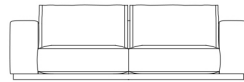

Smoking.2

SOFAS

Smoking.2

SOFAS

Sofa with structure in poplar wood and foam. Upholstery in fabric or leather from the collection.

C.SM2.211.B

5-seater sofa - 3 back cushions 90 x 48 cm included

Standard features

L 360 D 113 H 60 cm

L 141.73 D 44.49 H 23.62 in

C.SM2.211.A

3-seater sofa - 2 back cushions 90 x 48 cm included

Standard features

L 260 D 113 H 60 cm

L 102.36 D 44.49 H 23.62 in

Smoking.2