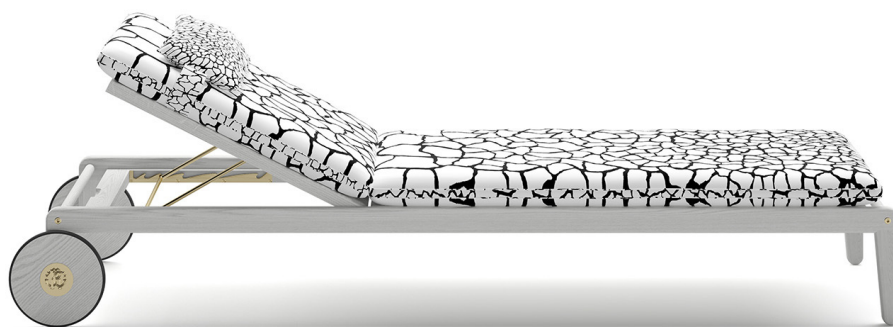

Capoverde

RELAX AREA

A must for moments of sun and relaxation, Capoverde is the ideal sunbed to complete the garden furniture with style and elegance. Its simple and linear shapes are enriched by details and fabrics typical of the Cavalli world that lend the whole a glamorous and decorative note.

Capoverde

RELAX AREA

Structure in bleached iroko wood with adjustable backrest. Metal details in Gold finishing. Upholstery in outdoor fabric from the collection.

Removable sun bed mat in expansive polyurethane foam and water repellent canvas. Upholstery in outdoor fabric from the collection.

C.CAP.024.A

sunbed

Standard features

L 68 D 213 H 36 cm

L 26.77 D 83.86 H 14.17 in

Capoverde

RELAX AREA

UPHOLSTERY

Outdoor fabric cat. A

See the detailed files in the "Technical information" section

Capoverde

RELAX AREA

STRUCTURE

Outdoor wood

Bleached
Iroko