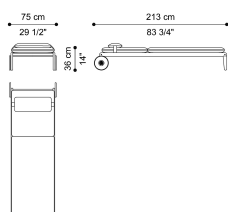

C.CAP.024.A

sunbed

Standard features

L 68 D 213 H 36 cm

L 26.77 D 83.86 H 14.17 in

Capoverde

RELAX AREA

UPHOLSTERY